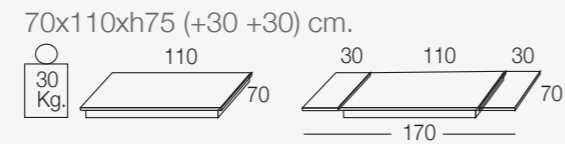

Kalitemiz Detaylardadır / Our quality is in detail