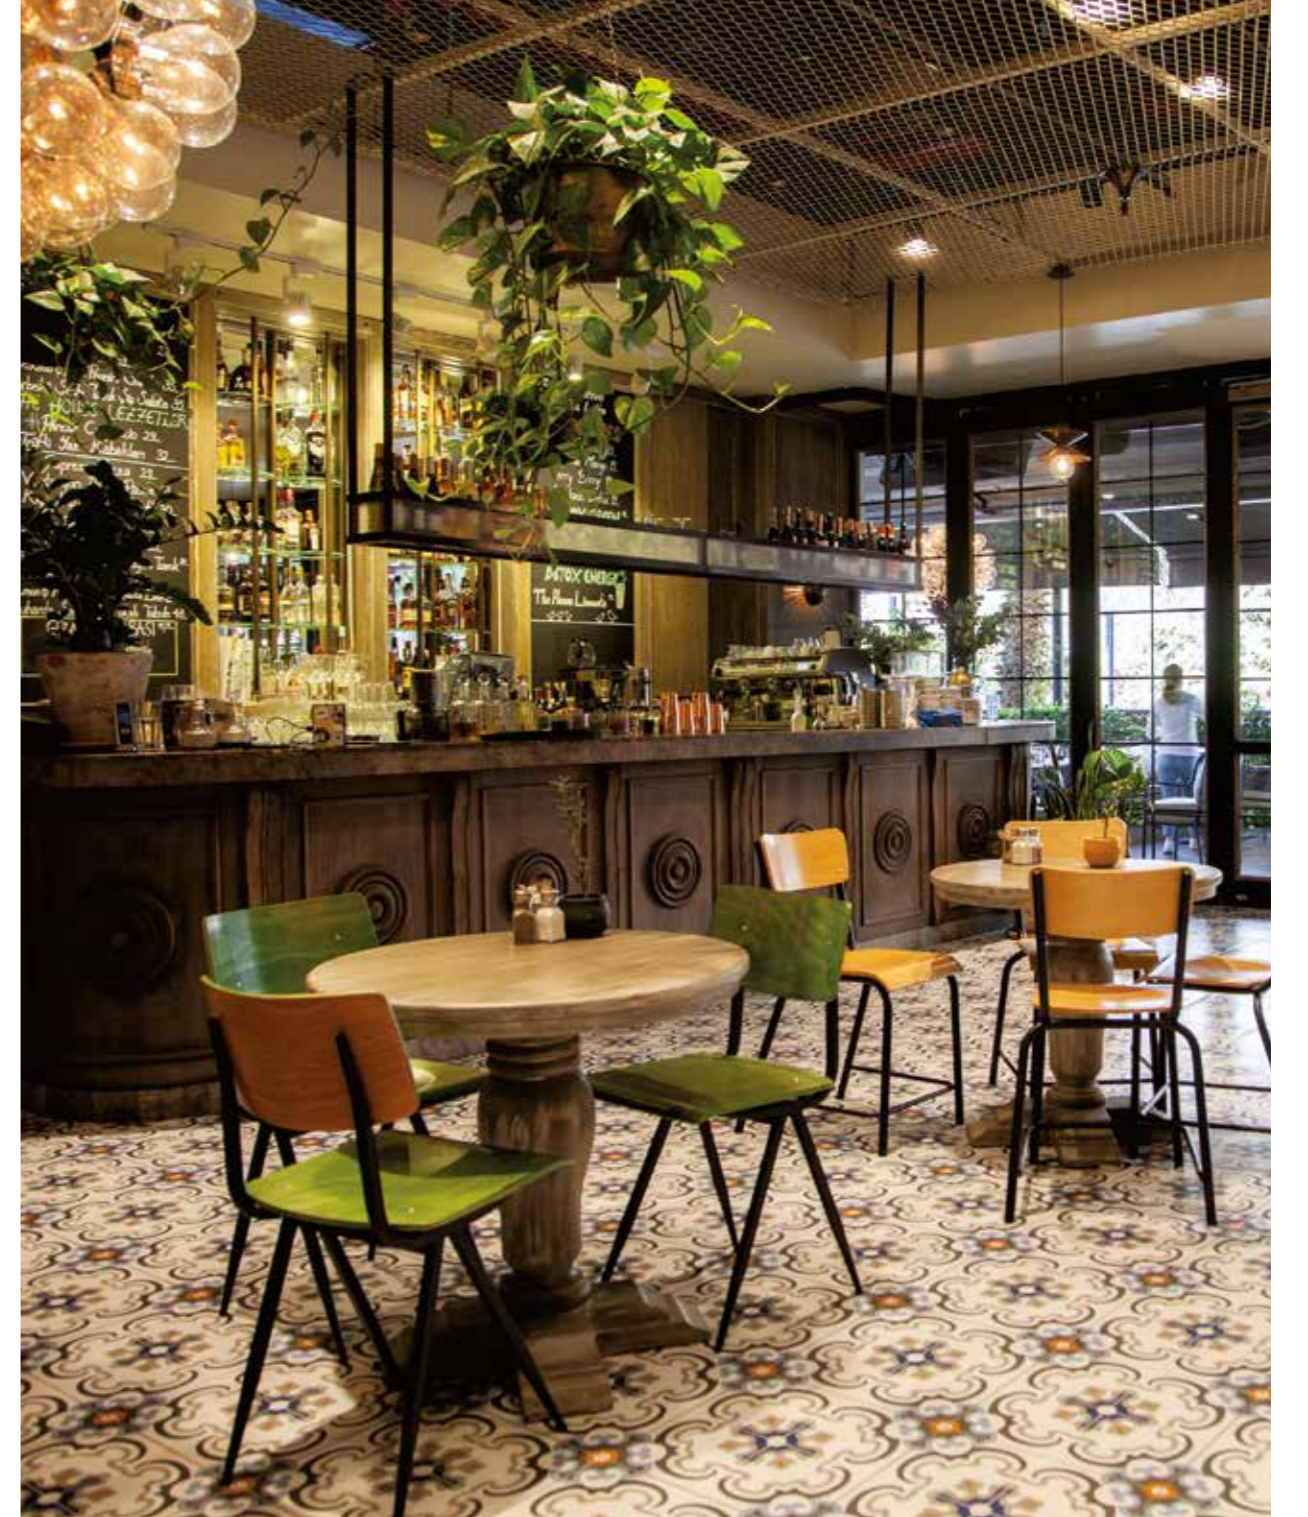

Kalitemiz Detaylardadır / Our quality is in detail