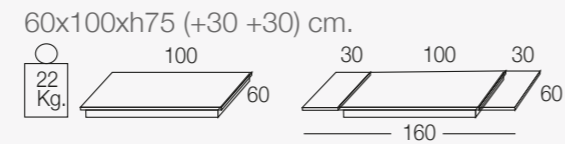

Kalitemiz Detaylardadır / Our quality is in detail